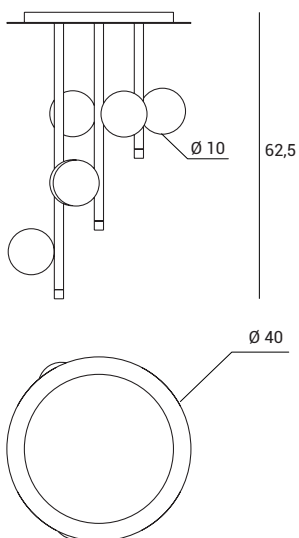

Lampada da soffitto a 6 luci
in vetro soffiato bianco latte
diametro cm 10,
base diametro cm 40.
Montatura verniciata nero
con particolari in
ottone spazzolato.
Altezza lampada cm 62,5.

6-light ceiling light in milky white
blown glass, measuring 10 cm
in diameter, 40 cm diameter base.
Black painted body
with brushed brass details.
Lamp height 62,5 cm.

POMÌ

DESIGN BY :
MARCO SPATTI

1744.100

Source

G9

Power

6 x max 40w

Type