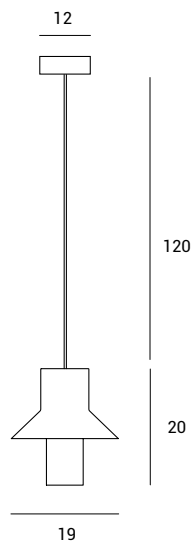

Lampada a sospensione
in metallo verniciato
a polvere: colore esterno
verde chiaro, interno bianco,
diametro 19 cm.
Rosone in ottone spazzolato
e cavo di alimentazione
altezza 120 cm.

Pendant light
in powder coated metal:
light green finish
on the outside, white on the inside,
measuring 19 cm in diameter.
Canopy in brushed brass stem
and 120 cm cables.

Source

E27

Power

1 x max 40w

Type

Led - Fluorescent - Halogen

LOLLIPOP

DESIGN BY :
DAVIDE NEGRI