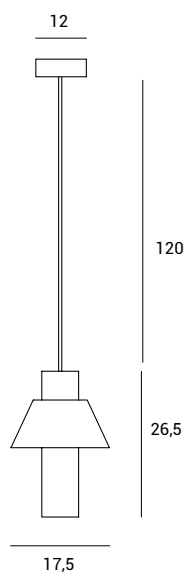

Lampada a sospensione
in metallo verniciato
a polvere: colore esterno
lilla, interno bianco,
diametro 17,5 cm.
Rosone in ottone spazzolato
e cavo di alimentazione
altezza 120 cm.

Pendant light
in powder coated metal:
lilla finish on the outside,
white on the inside,
measuring 17,5 cm in diameter.
Canopy in brushed brass stem
and 120 cm cables.

LOLLIPOP

DESIGN BY :
DAVIDE NEGRI

1744.157

Source

E27

Power

1 x max 40w

Type