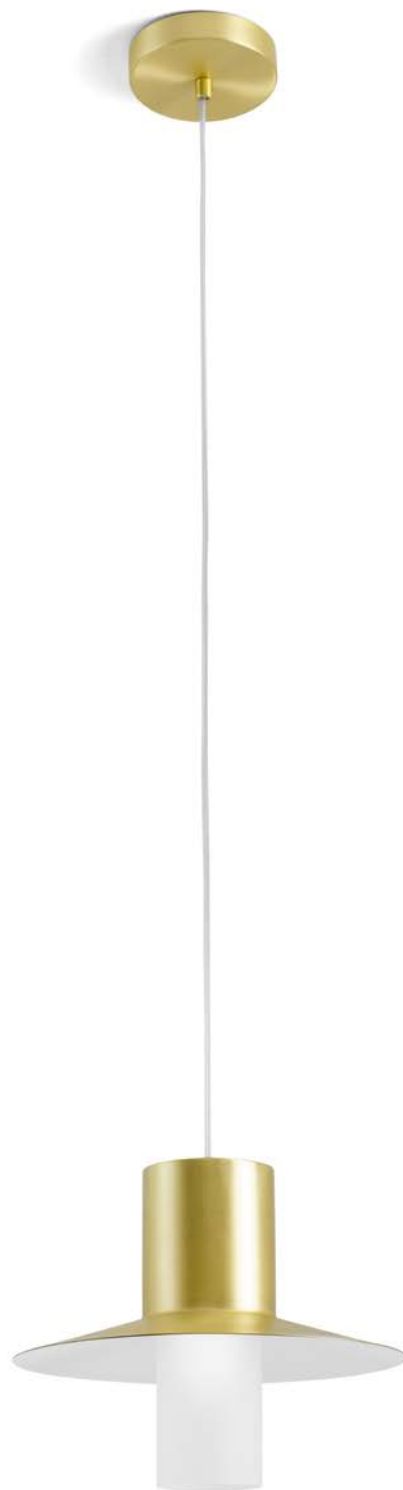

Lampada a sospensione
in metallo verniciato
a polvere: colore esterno
oro spazzolato interno bianco,
diametro 26 cm.
Rosone in ottone spazzolato
e cavo di alimentazione
altezza 120 cm.

Pendant light
in powder coated metal:
brushed gold finish
on the outside, white
on the inside,
measuring 26 cm in diameter.
Canopy in brushed brass stem
and 120 cm cables.

Source

E27

Power

1 x max 40w

Type

Led - Fluorescent - Halogen

LOLLIPOP

DESIGN BY :
DAVIDE NEGRI