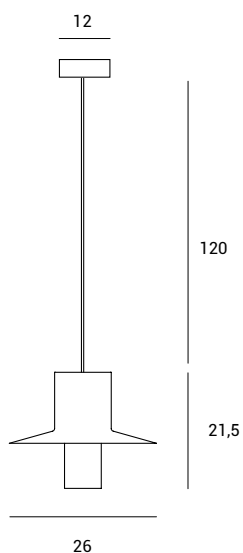

Lampada a sospensione
in metallo verniciato
a polvere: colore esterno
oro spazzolato interno bianco,
diametro 26 cm.
Rosone in ottone spazzolato
e cavo di alimentazione
altezza 120 cm.

Pendant light
in powder coated metal:
brushed gold finish
on the outside, white
on the inside,
measuring 26 cm in diameter.
Canopy in brushed brass stem
and 120 cm cables.

Source

E27

Power

1 x max 40w

Type

Led - Fluorescent - Halogen

LOLLIPOP

DESIGN BY :
DAVIDE NEGRI