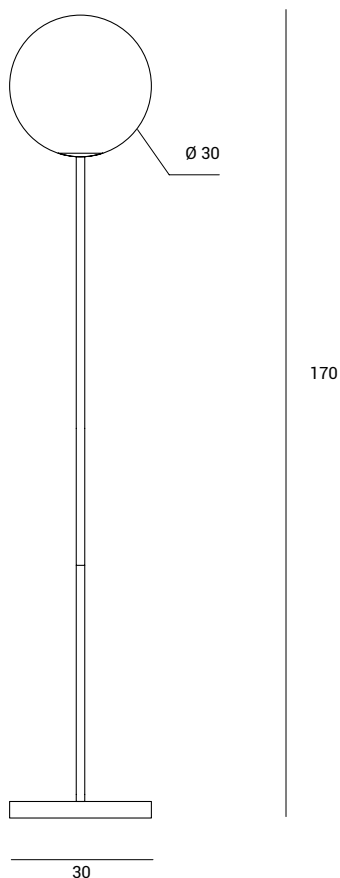

Lampada da terra in vetro soffiato bianco latte diametro cm 30. Montatura nero verniciato e ottone spazzolato. Dotata di dimmer a piede.

Floor lamp in milky white blown glass, measuring 30 cm in diameter. Black painted and brushed brass finish body. Equipped with foot-operated dimmer switch.

JUGEN

DESIGN BY :
DAVIDE NEGRI

1744.62

Source

E27

Power

1 x max 60w

Type