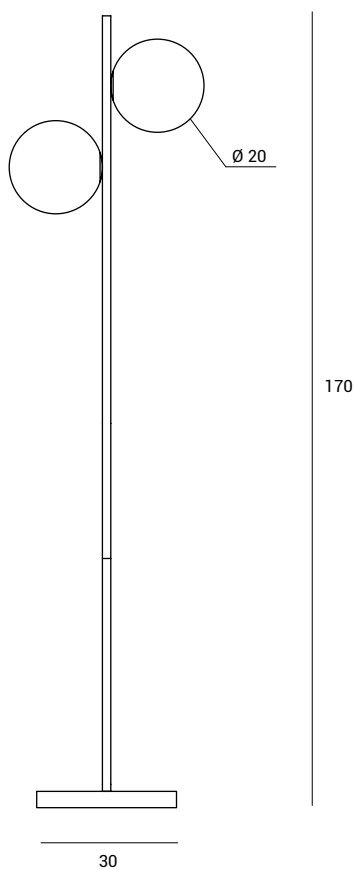

Lampada da terra a 2 luci
in vetro soffiato bianco latte
diametro cm 20.
Montatura nero verniciato
e ottone spazzolato.
Dotata di dimmer a piede.

Floor lamp with two lights
in milky white blown glass,
measuring 20 cm in diameter.
Black painted and brushed
brass finish body.
Equipped with foot-operated
dimmer switch.

JUGEN

DESIGN BY :
DAVIDE NEGRI

1744.71

Source

E27

Power

2 x max 60w

Type