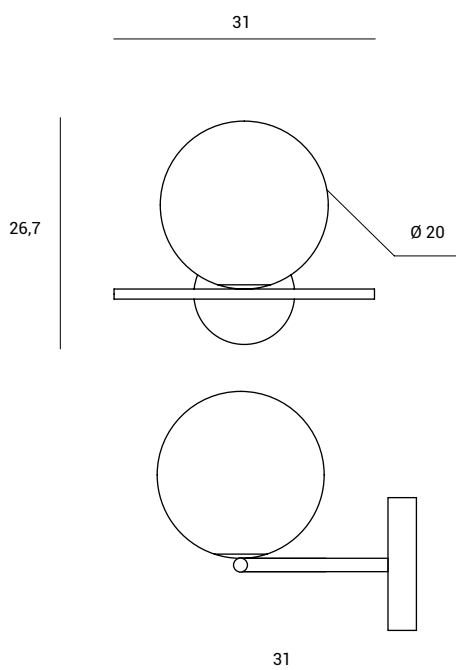

Lampada da parete in vetro
soffiato bianco latte diametro
cm 20. Montatura
in ottone spazzolato.

Wall light in milky white blown
glass, measuring 20 cm
in diameter.
Brushed brass fixture.

Source

E27

Power

1 x max 40w

Type

Led - Fluorescent - Halogen

JUGEN

DESIGN BY :
DAVIDE NEGRI

1744.72